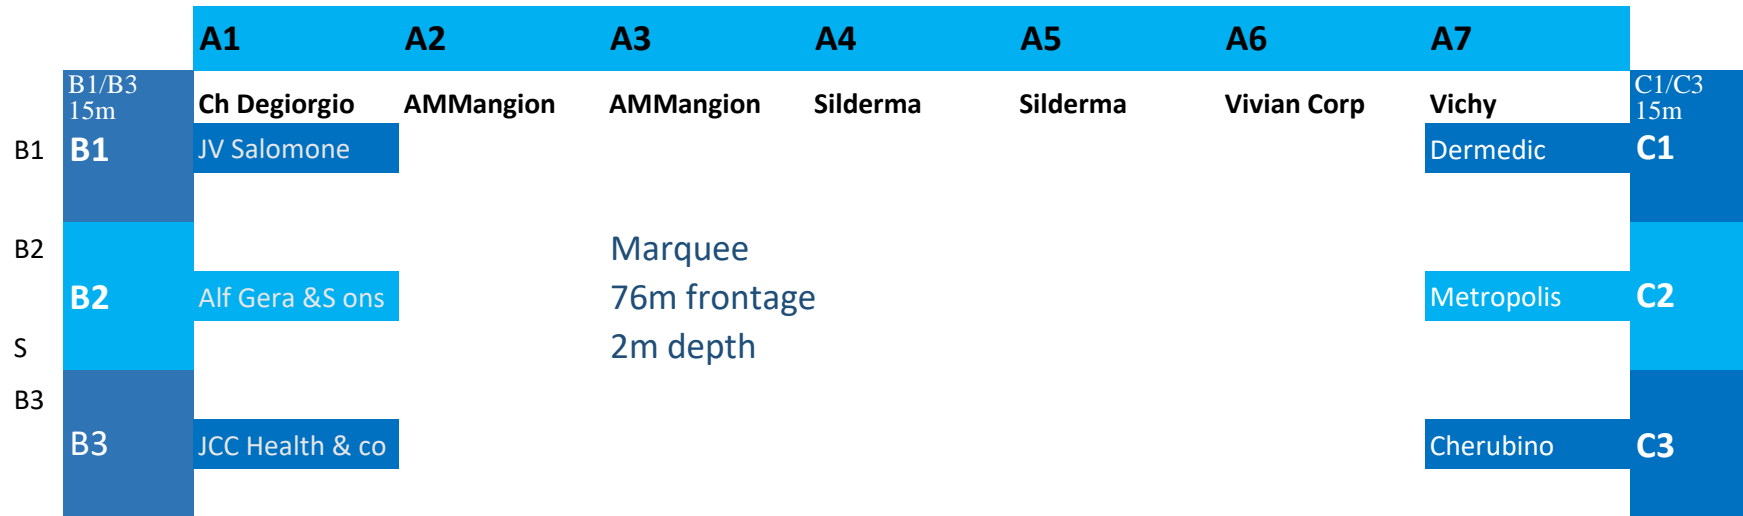

NOT to scale

## Marquee area at Xara Lodge I/o Rabat

36m

ENTRY  
POINT

**CATERER**

**NO ENTRY NO ENTRY**

LECTURE HALL

NOT to scale

NOT to scale

**NOT to scale**